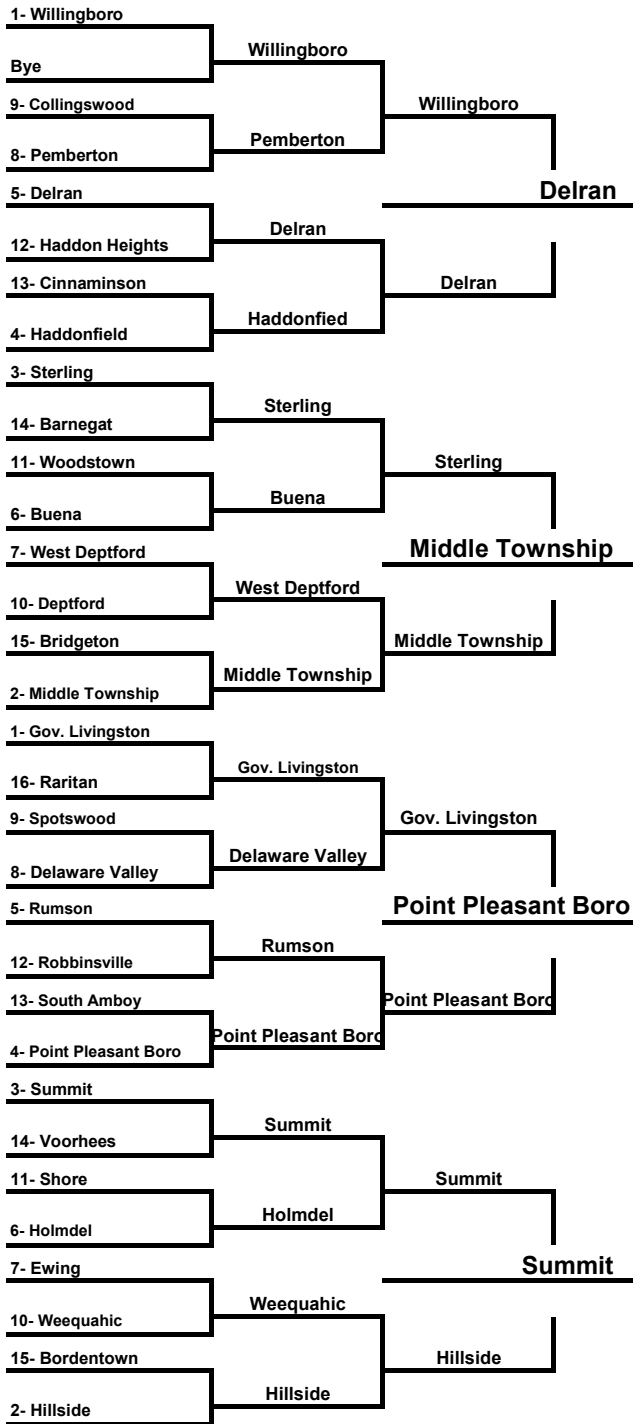

# NJSIAA 2012 GIRLS GROUP 2 TOURNEY

**SOUTH**

**Middle Township**

**POINT PLEASANT BORO**

**State Final**

**SHABAZZ**

**Point Pleasant Boro**

**CENTRAL**

**NORTH I**

**Peguannock**

**River Dell**

**Peguannock**

**Shabazz**

**Lincoln**

1- Glen Rock

16- Wallkill Valley

9- Hawthorne

8- North Warren

5- River Dell

12- Pascack Hills

13- Elmwood Park

4- Lenape Valley

3- Pequannock

14- Ramsey

11- Newton

6- Englewood

7- Dumont

10- Mahwah

15- Manchester

2- Mountain Lakes

1- Shabazz

16- West Essex