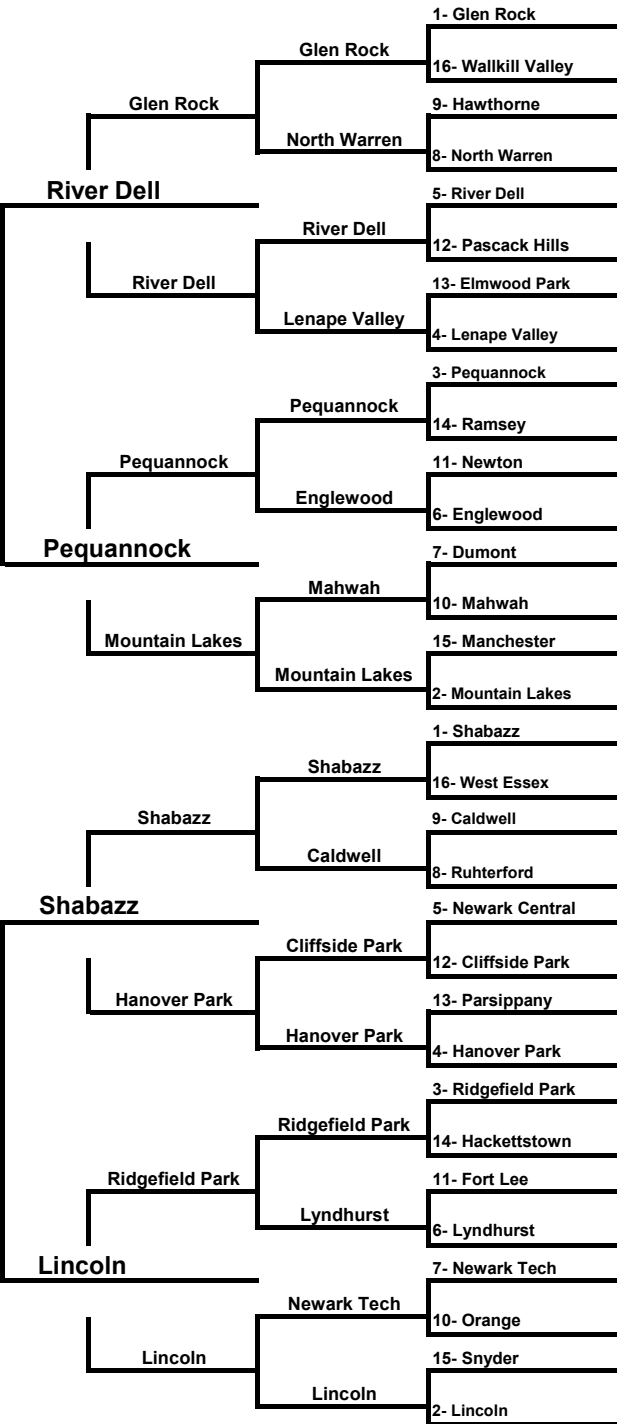

**NORTH I**

**Peguannock**

**River Dell**

**Peguannock**

**Shabazz**

**Lincoln**

1- Glen Rock

16- Wallkill Valley

9- Hawthorne

8- North Warren

5- River Dell

12- Pascack Hills

13- Elmwood Park

4- Lenape Valley

3- Pequannock

14- Ramsey

11- Newton

6- Englewood

7- Dumont

10- Mahwah

15- Manchester

2- Mountain Lakes

1- Shabazz

16- West Essex

9- Caldwell

8- Ruhterford

5- Newark Central

12- Cliffside Park

13- Parsippany

4- Hanover Park

3- Ridgefield Park

14- Hackettstown