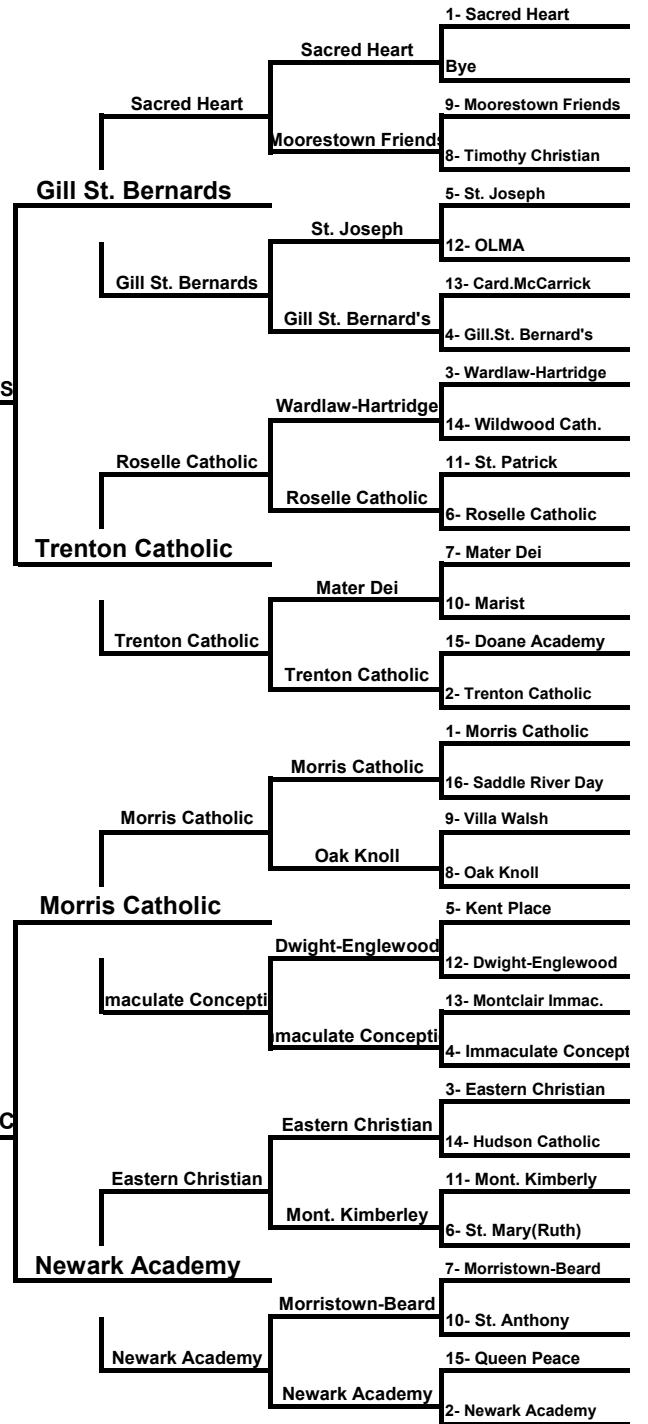

Gill St. Bernards

Trenton Catholic

Morris Catholic

Newark Academy

29-Feb 2-Mar 5-Mar 7-Mar

6-Mar 3-Mar 1-Mar 28-Feb