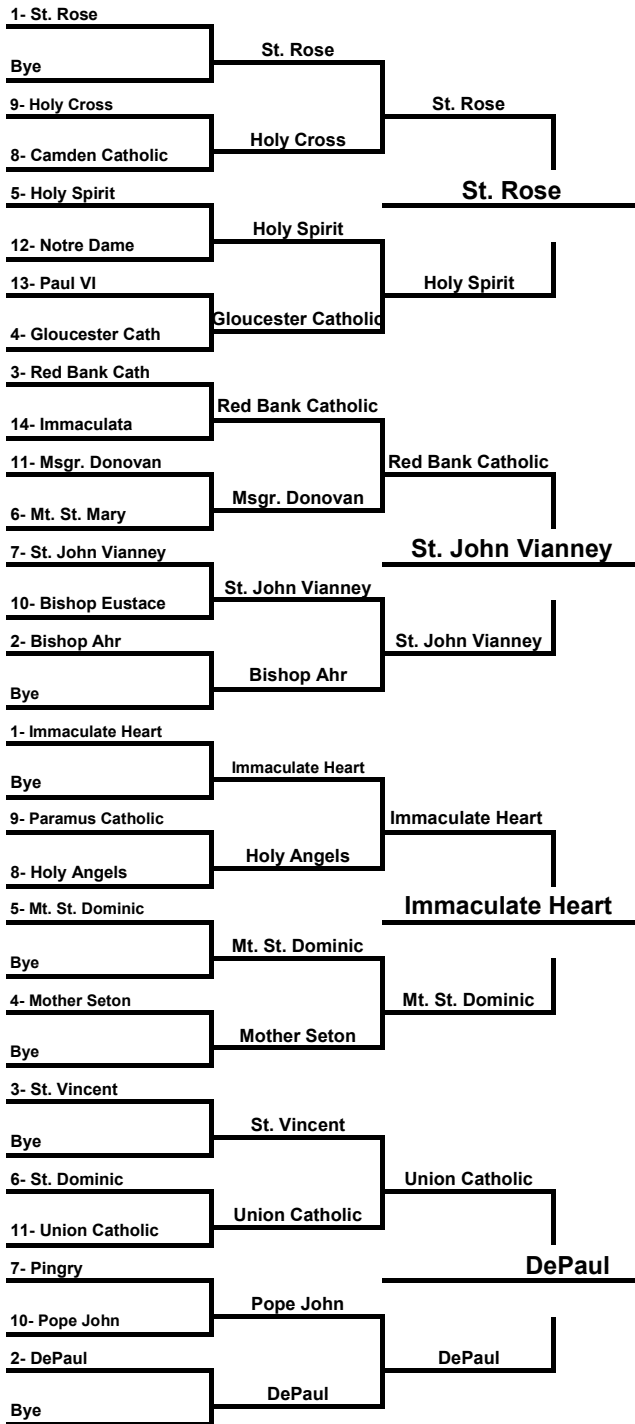

NJSIAA 2012 GIRLS NON PUBLIC A & B

SOUTH A

ST. ROSE

State Final

State Final

NORTH A

IMMACULATE HEART

SOUTH B

6-Mar 3-Mar 1-Mar 28-Feb