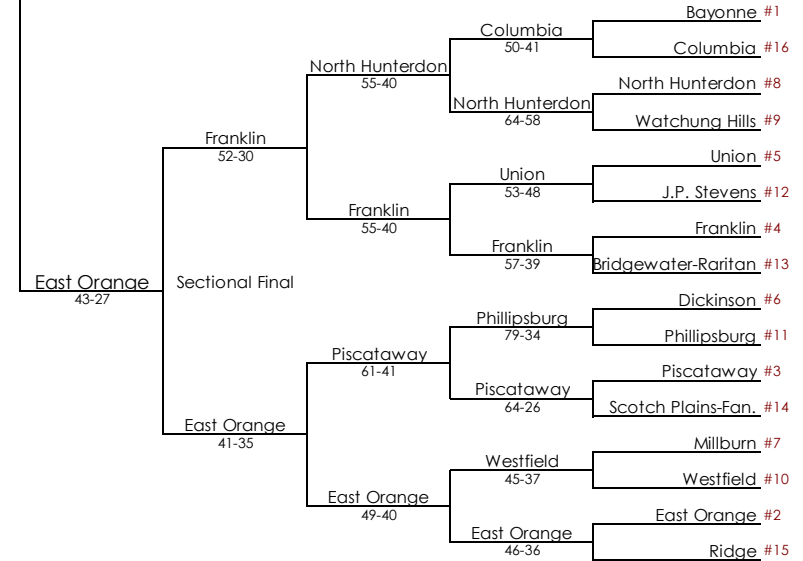

2016 NJSIAA GIRLS GROUP 4 STATE TOURNEY

SOUTH

CENTRAL

NORTH I

NORTH II

State Final
Pine Belt Arena - Toms River
March 13th, 6pm
Lenape
50-35
STATE CHAMPS

www.primeevents.net