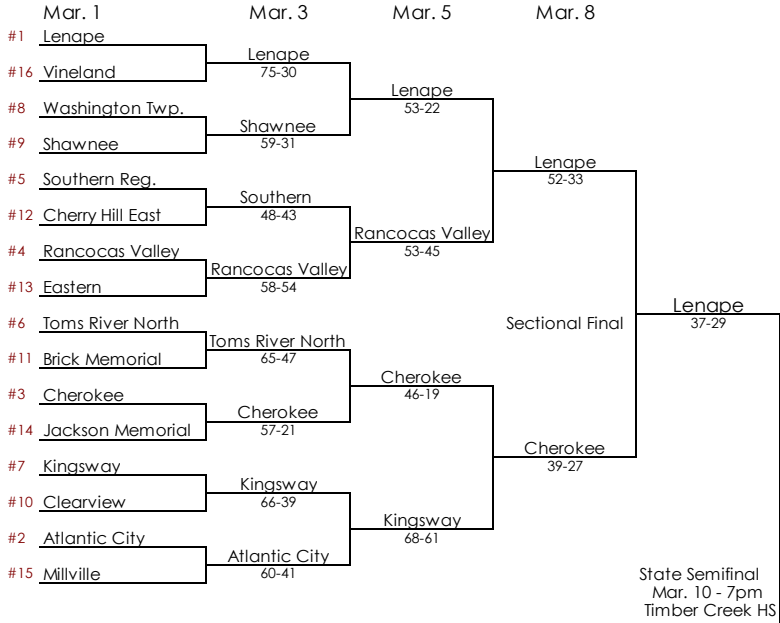

2016 NJSIAA GIRLS GROUP 4 STATE TOURNEY

SOUTH

CENTRAL

NORTH I

NORTH II

State Final
Pine Belt Arena - Toms River
March 13th, 6pm
Lenape
50-35
STATE CHAMPS

www.primeevents.net