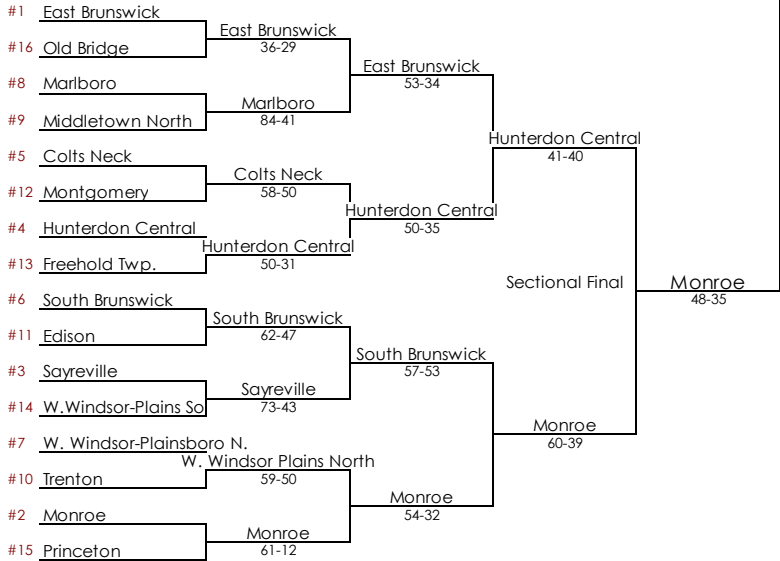

2016 NJSIAA GIRLS GROUP 4 STATE TOURNEY

SOUTH

CENTRAL

NORTH I

NORTH II

State Final
Pine Belt Arena - Toms River
March 13th, 6pm
Lenape
50-35
STATE CHAMPS

www.primeevents.net