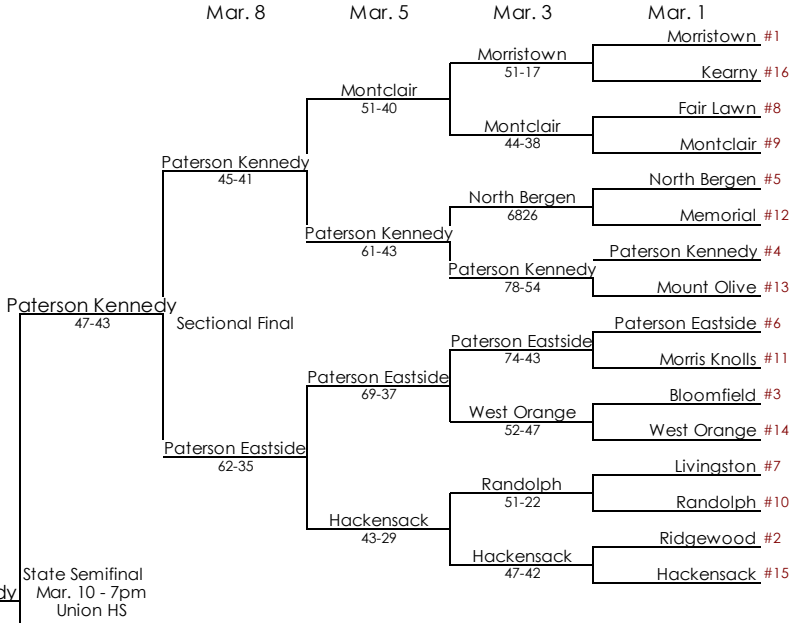

2016 NJSIAA GIRLS GROUP 4 STATE TOURNEY

SOUTH

CENTRAL

NORTH I

NORTH II

State Final
Pine Belt Arena - Toms River
March 13th, 6pm
Lenape
50-35
STATE CHAMPS

www.primeevents.net