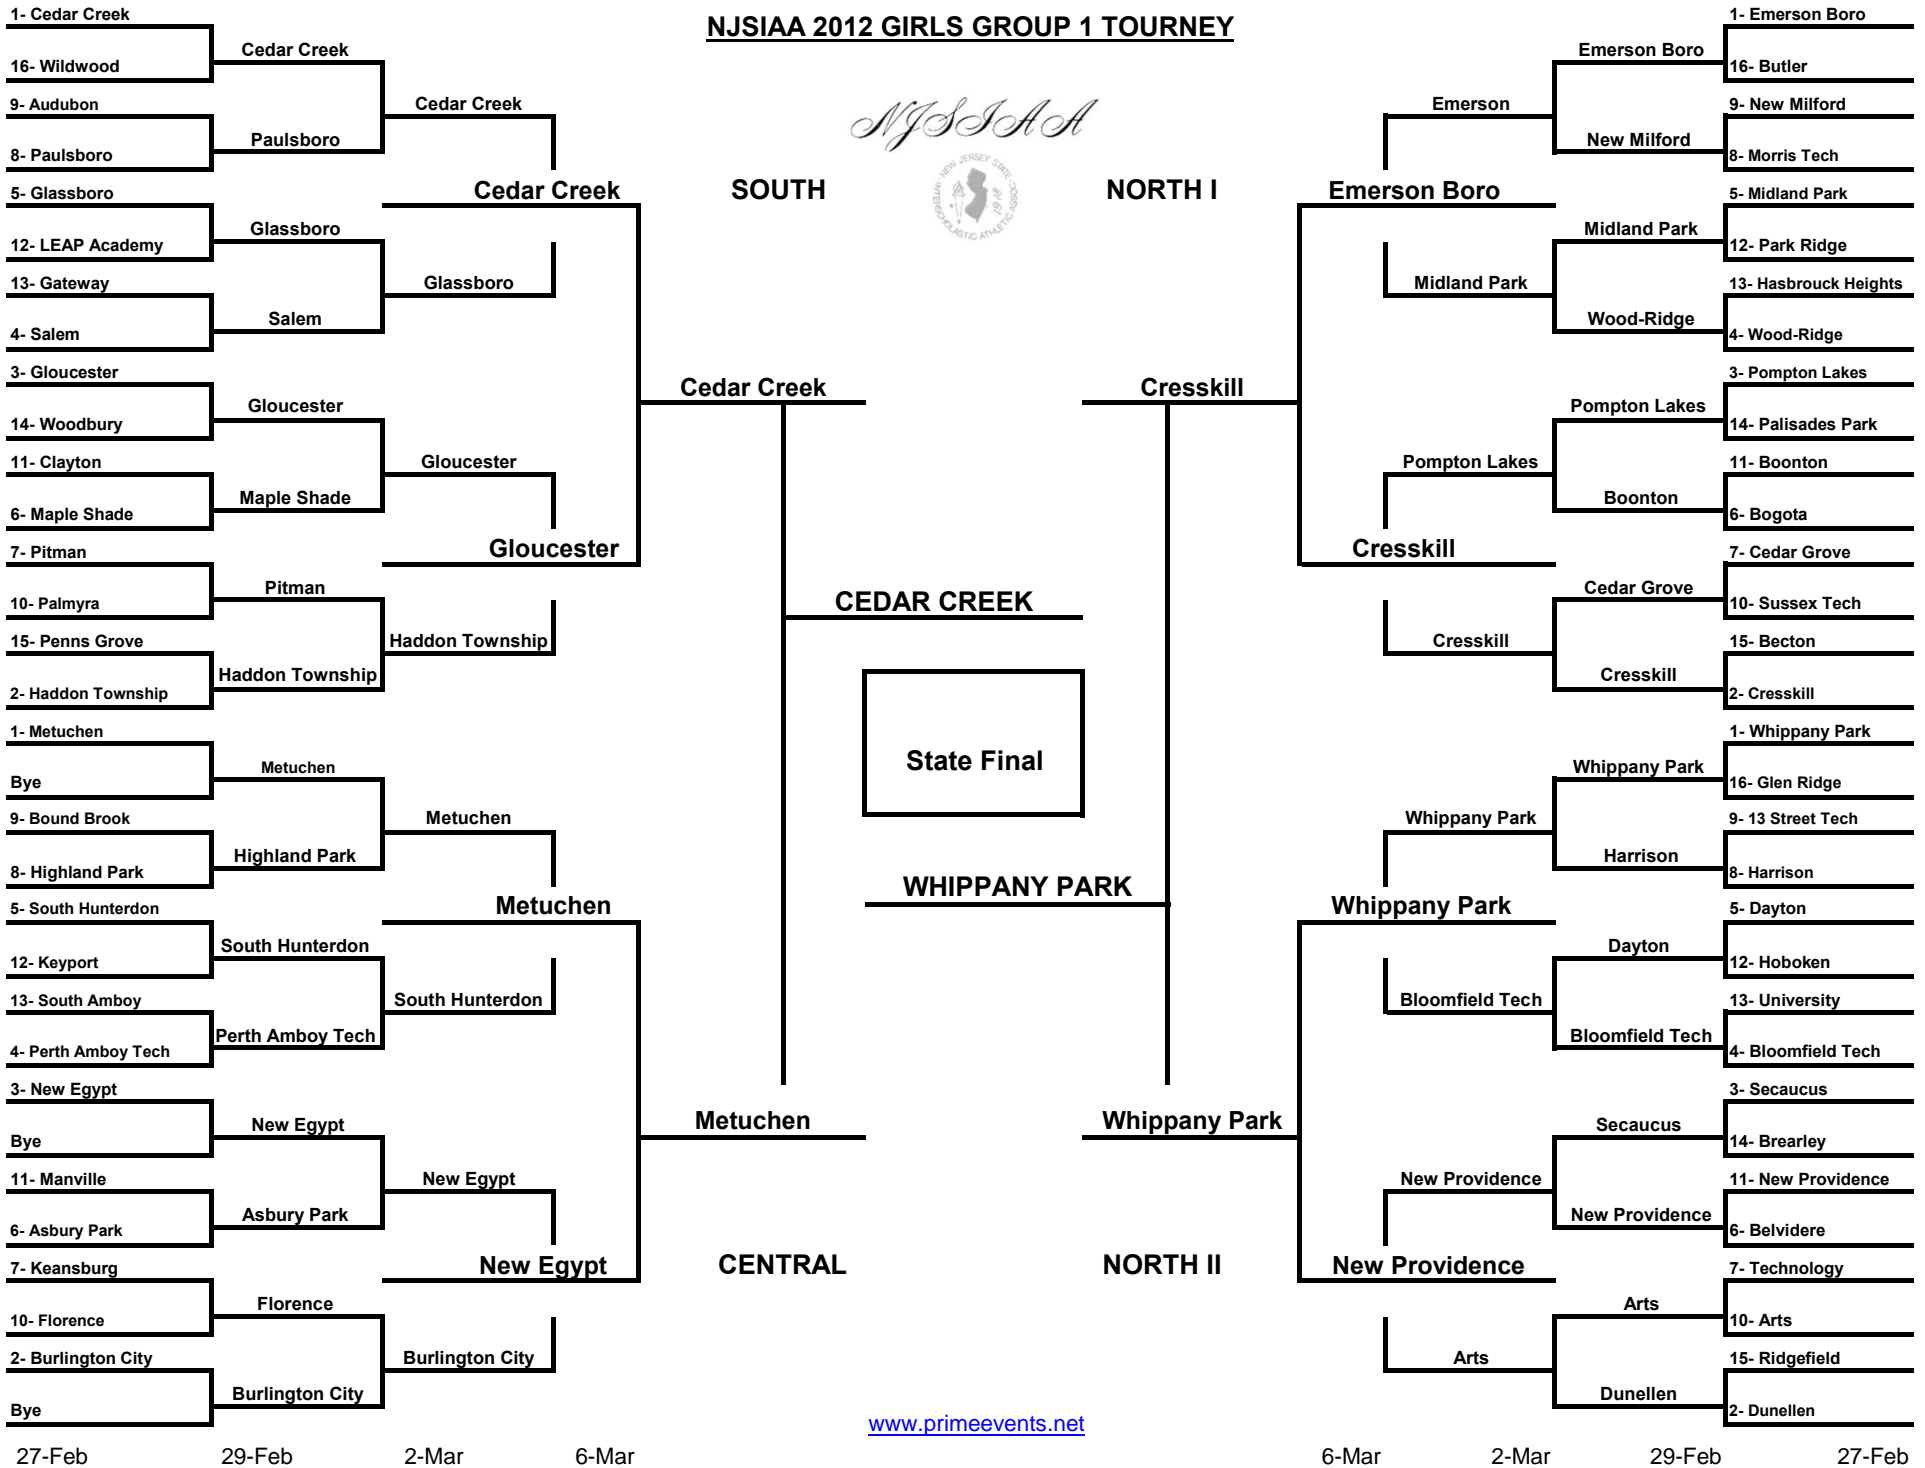

NJSIAA 2012 GIRLS GROUP 1 TOURNEY

27-Feb 29-Feb 2-Mar 6-Mar

6-Mar 2-Mar 29-Feb 27-Feb