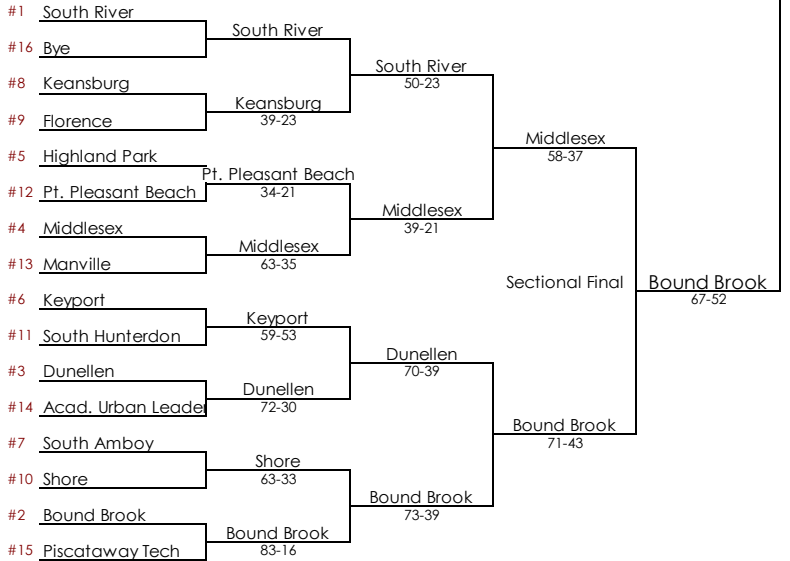

# 2016 NJSIAA GIRLS GROUP 1 STATE TOURNEY

## SOUTH

## CENTRAL