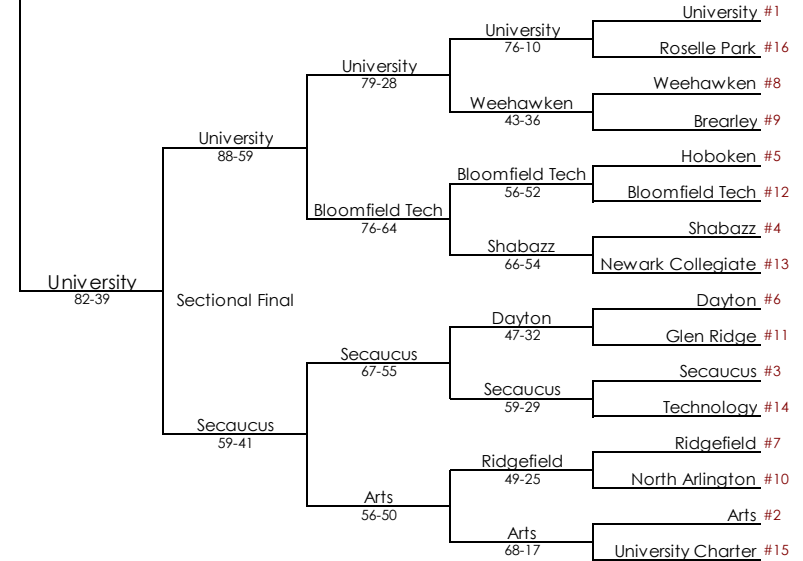

2016 NJSIAA GIRLS GROUP 1 STATE TOURNEY

SOUTH

CENTRAL

NORTH I

NORTH II

www.primeevents.net