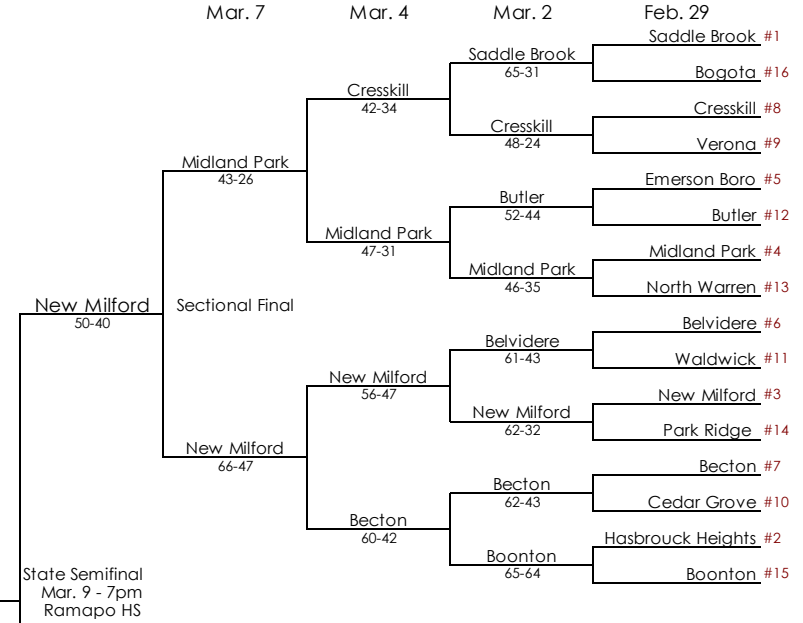

2016 NJSIAA GIRLS GROUP 1 STATE TOURNEY

SOUTH

CENTRAL

NORTH I

NORTH II

www.primeevents.net