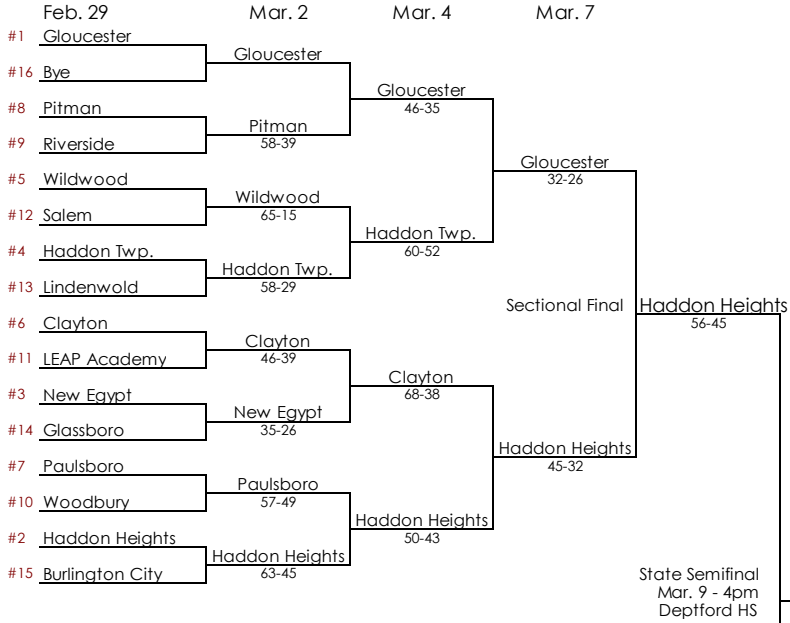

# 2016 NJSIAA GIRLS GROUP 1 STATE TOURNEY

## SOUTH

## CENTRAL