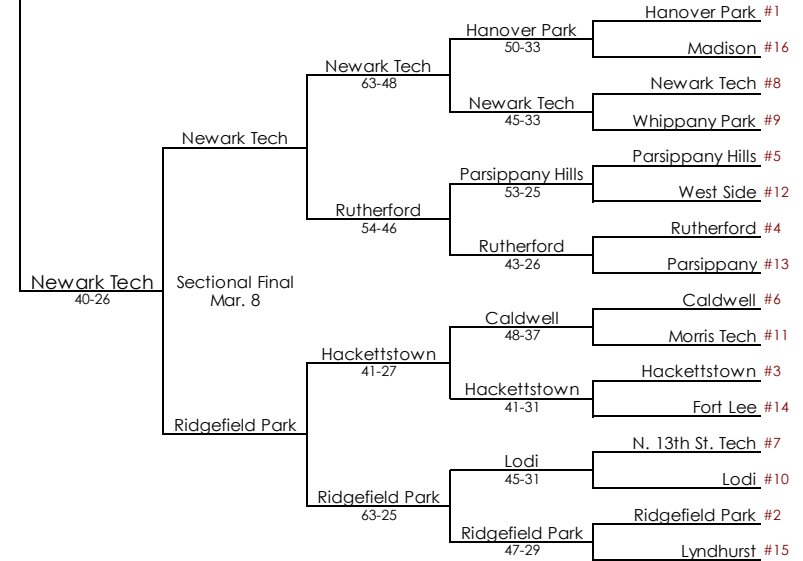

2016 NJSIAA GIRLS GROUP 2 STATE TOURNEY

SOUTH

CENTRAL

NORTH I

NORTH II

State Final
Pine Belt Arena - Toms River
March 13th, 2pm
Manasquan
68-43
STATE CHAMPS

www.primeevents.net