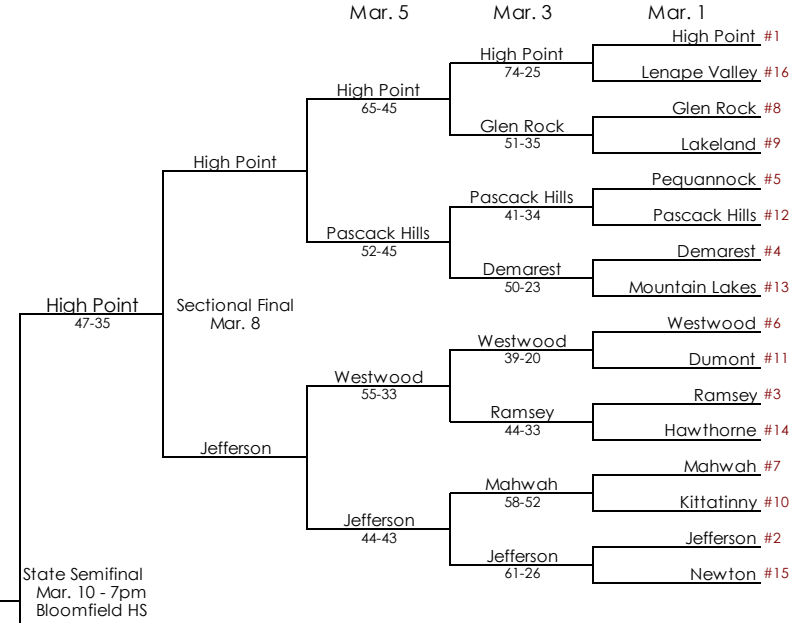

2016 NJSIAA GIRLS GROUP 2 STATE TOURNEY

SOUTH

CENTRAL

NORTH I

NORTH II

State Final
Pine Belt Arena - Toms River
March 13th, 2pm
Manasquan
68-43
STATE CHAMPS

www.primeevents.net