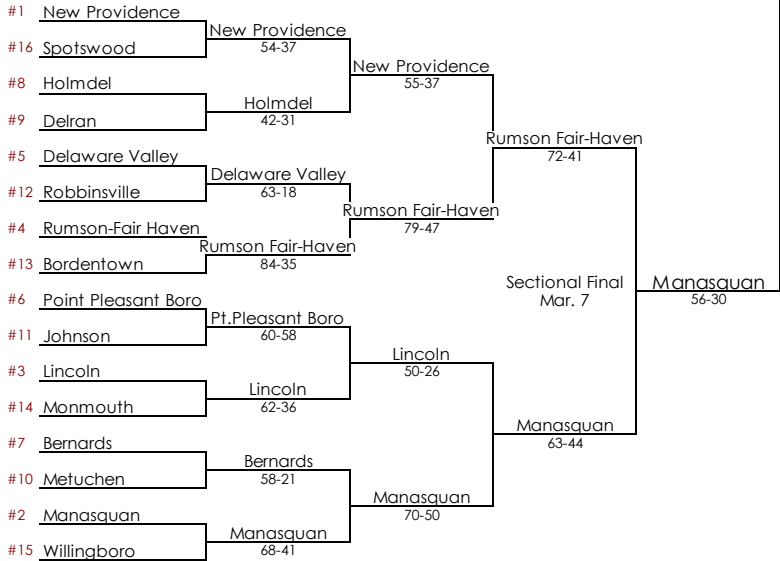

2016 NJSIAA GIRLS GROUP 2 STATE TOURNEY

SOUTH

CENTRAL

NORTH I

NORTH II

State Final
Pine Belt Arena - Toms River
March 13th, 2pm
Manasquan
68-43
STATE CHAMPS

www.primeevents.net