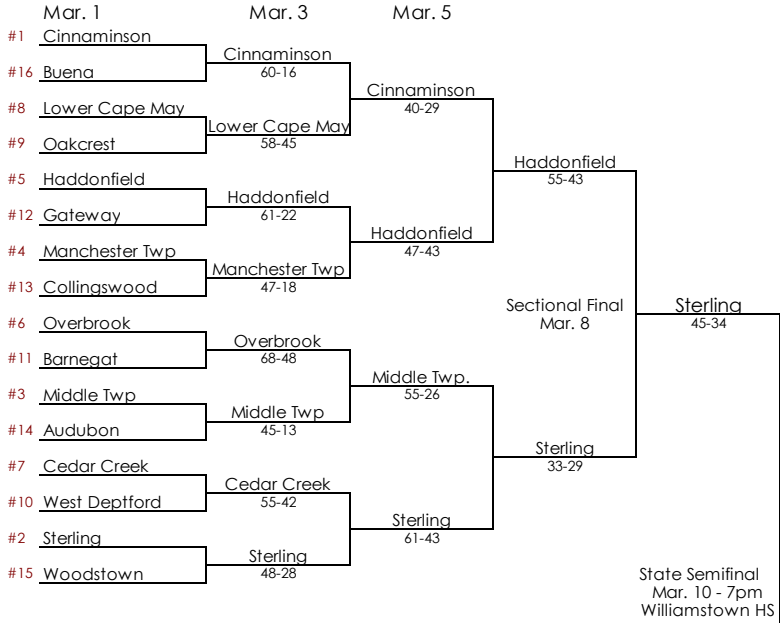

2016 NJSIAA GIRLS GROUP 2 STATE TOURNEY

SOUTH

CENTRAL

NORTH I

NORTH II

State Final
Pine Belt Arena - Toms River
March 13th, 2pm
Manasquan
68-43
STATE CHAMPS

www.primeevents.net